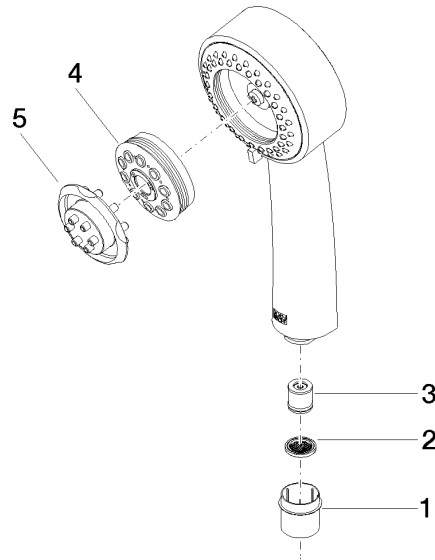

ST 050 304 6360

Parts for other finishes can be found here: [Chrome](#)

Spare parts list

No.	Item Number	Name	Quantity used	Delivery time
1	09 21 02 115 90	cap	1	2
2	09 23 01 039 90	sieve	1	2
3	09 23 01 077 90	flow reducer	1	2
4	04 12 11 071 00 90	shower	1	2
5	09 30 09 022 90	key	1	2