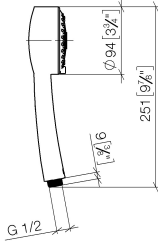

ST 050 304 6360

- shower with fixed riser projection 420mm
- Rain shower: PURE RAIN, max. flow rate 14 l/min (at 3 bar)
- Function from: 8 l/min
- rain shower Ø 200 mm
- rain shower with anti-scale system
- Hand shower: Three or five settings: COMPACT RAIN, COMPACT SOFT FLOW, COMPACT AQUAPRESSURE FLOW, max. flow rate 9 l/min (at 3 bar)
- spray head Ø 95mm
- rotary diverter for fixed-riser shower/hand shower
- height of fittings up to rain shower (bottom edge) 985mm
- height of fittings up to top edge of elbow 1160mm
- two-part push-on rosette Ø 65 mm
- rosette for shower holder Ø 65mm
- rosette for wall mounting Ø 60mm
- gauge 150 mm - 13 mm
- metal shower hose 1250mm with integrated anti-twist protection
- 1/2" connection
- Pipe diameter 20 mm

MADISON Showerpipe with shower thermostat - Brushed Dark Platinum

MADISON

ST 050 304 6360

ST 050 304 6360

mm [inches]

Flow rate chart

Certificates

LGA_18610.

ST 050 304 6360

- shower with fixed riser projection 420mm
- rain shower Ø 200 mm
- rain shower with anti-scale system
- max. rainshower flow 14 l/min
- Function from: 8 l/min
- rotary diverter for fixed-riser shower/hand shower
- height of fittings up to rain shower (bottom edge) 985mm
- height of fittings up to top edge of elbow 1160mm
- two-part push-on rosette Ø 65 mm
- rosette for shower holder Ø 65mm
- rosette for wall mounting Ø 60mm
- gauge 150 mm - 13 mm
- metal shower hose 1250mm with integrated anti-twist protection
- 1/2" connection
- Pipe diameter 20 mm