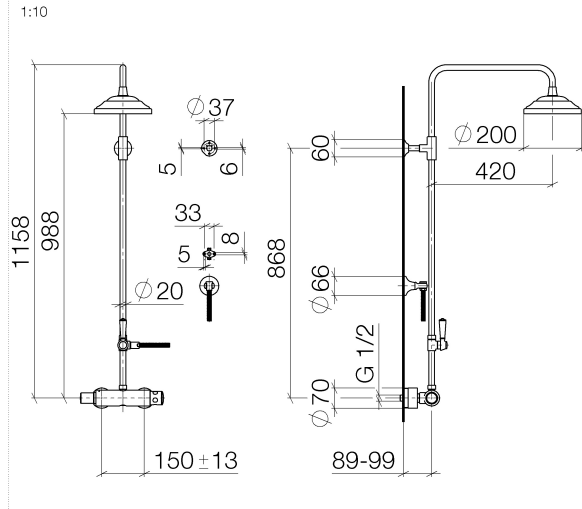

ST 050 304 6360