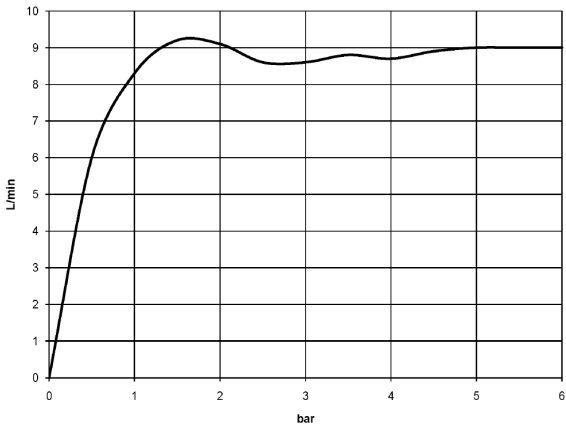

MADISON Showerpipe with shower thermostat - Brushed Dark Platinum

MADISON

ST 050 304 6360

ST 050 304 6360

mm [inches]

Flow rate chart

Certificates

LGA_18610.