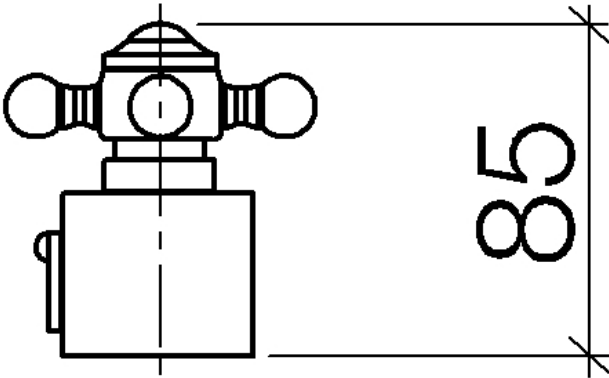

ST 050 304 6360