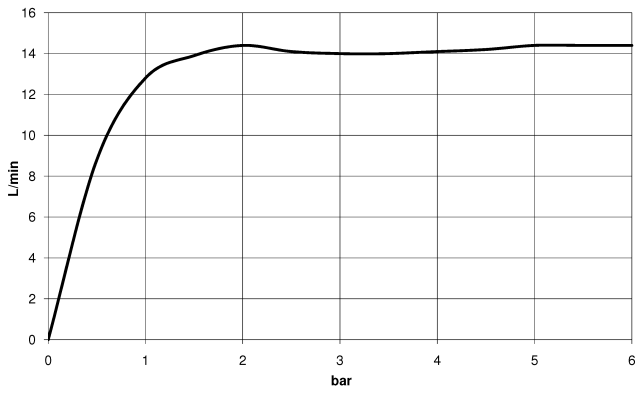

MADISON Showerpipe with shower thermostat - Brushed Dark Platinum

MADISON

ST 050 304 6360

ST 050 304 6360

Flow rate chart

Certificates

LGA_38665.

ST 050 304 6360