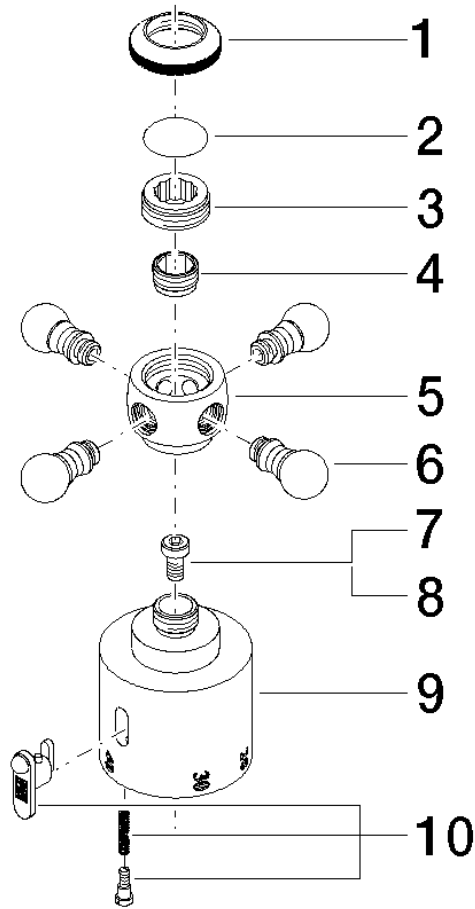

ST 050 304 6360

- shower with fixed riser projection 420mm
- Rain shower: PURE RAIN, max. flow rate 14 l/min (at 3 bar)
- Function from: 8 l/min
- rain shower Ø 200 mm
- rain shower with anti-scale system
- Hand shower: Three or five settings: COMPACT RAIN, COMPACT SOFT FLOW, COMPACT AQUAPRESSURE FLOW, max. flow rate 9 l/min (at 3 bar)
- spray head Ø 95mm
- rotary diverter for fixed-riser shower/hand shower
- height of fittings up to rain shower (bottom edge) 985mm
- height of fittings up to top edge of elbow 1160mm
- two-part push-on rosette Ø 65 mm
- rosette for shower holder Ø 65mm
- rosette for wall mounting Ø 60mm
- gauge 150 mm - 13 mm
- metal shower hose 1250mm with integrated anti-twist protection
- 1/2" connection
- Pipe diameter 20 mm

Parts for other finishes can be found here: [Chrome](#)

Spare parts list

No.	Item Number	Name	Quantity used	Delivery time
1	09 20 36 005-99	handle	1	30
2	09 26 01 016 90	accessories	1	2
3	09 20 83 006 90	handle	1	2
4	09 24 03 119 90	nipple	1	2
5	09 20 36 060-99	handle	1	30
6	09 20 36 004-99	handle	4	30
7	90 30 30 027 00 90	screw	1	2
8	09 30 33 004 90	screw	1	2
9	09 17 33 003-99	handle	1	30
10	90 21 33 020 00 90	handle	1	2

Parts for other finishes can be found here: [Chrome](#)

Spare parts list

No.	Item Number	Name	Quantity used	Delivery time
1	04 12 05 038 01-99	shower	1	30
2	04 28 22 101 20-99	spout	1	30
3	90 14 10 011 00 90	seal	1	2
4	90 17 11 037 01-99	holder	1	30
5	90 28 22 104 00-99	pipe	1	30
6	90 17 09 045 01-99	diverter	1	30
7	09 30 30 064-99	screw	1	30
8	09 18 20 011-99	base	1	30
9	09 28 22 013 90	pipe	1	2
10	11 170 370-99	MADISON Lever insert - Brushed Dark Platinum	1	30
11	09 30 30 062-99	screw	1	30
12	09 14 10 122 90	seal	1	2
13	28 104 970-99	Metal shower hose 1/2" x 1/2" x 1250 mm - Brushed Dark Platinum	1	2
14	28 050 410-99	holder	1	60
15	90 28 22 103 00-99	pipe	1	30
16	90 14 20 002 00 90	seal	1	2
17	04 17 01 044 01-99	fitting	1	30