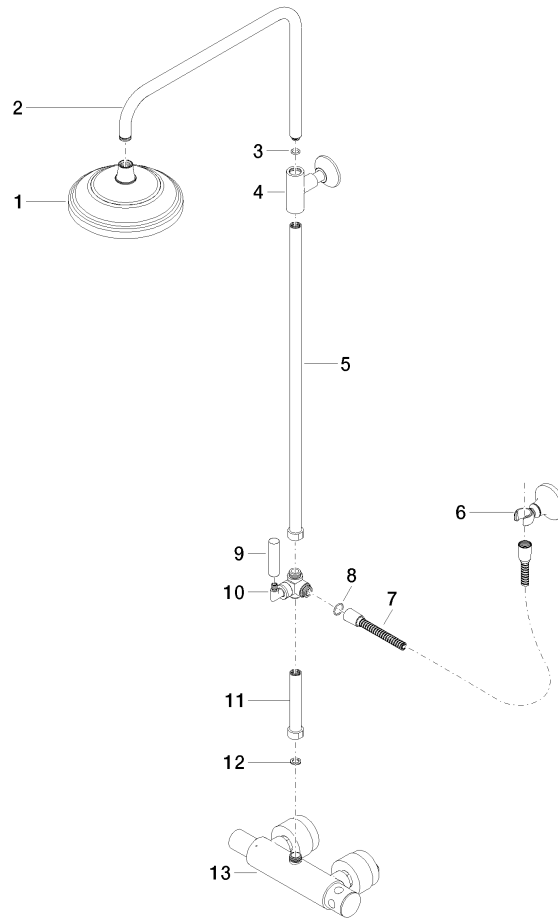

ST 050 304 6360

- shower with fixed riser projection 420mm
- rain shower Ø 200 mm
- rain shower with anti-scale system
- max. rainshower flow 14 l/min
- Function from: 8 l/min
- rotary diverter for fixed-riser shower/hand shower
- height of fittings up to rain shower (bottom edge) 985mm
- height of fittings up to top edge of elbow 1160mm
- two-part push-on rosette Ø 65 mm
- rosette for shower holder Ø 65mm
- rosette for wall mounting Ø 60mm
- gauge 150 mm - 13 mm
- metal shower hose 1250mm with integrated anti-twist protection
- 1/2" connection
- Pipe diameter 20 mm

Parts for other finishes can be found here: [Chrome](#)

Spare parts list

No.	Item Number	Name	Quantity used	Delivery time
1	04 12 05 038 01-99	shower	1	30
2	04 28 22 101 20-99	spout	1	30
3	90 14 10 011 00 90	seal	1	2
4	90 17 11 037 01-99	holder	1	30
5	90 28 22 104 00-99	pipe	1	30
6	90 17 09 045 01-99	diverter	1	30
7	09 30 30 064-99	screw	1	30
8	09 18 20 011-99	base	1	30
9	09 28 22 013 90	pipe	1	2
10	11 170 370-99	MADISON Lever insert - Brushed Dark Platinum	1	30
11	09 30 30 062-99	screw	1	30
12	09 14 10 122 90	seal	1	2
13	28 104 970-99	Metal shower hose 1/2" x 1/2" x 1250 mm - Brushed Dark Platinum	1	2
14	28 050 410-99	holder	1	60
15	90 28 22 103 00-99	pipe	1	30
16	90 14 20 002 00 90	seal	1	2
17	04 17 01 044 01-99	fitting	1	30